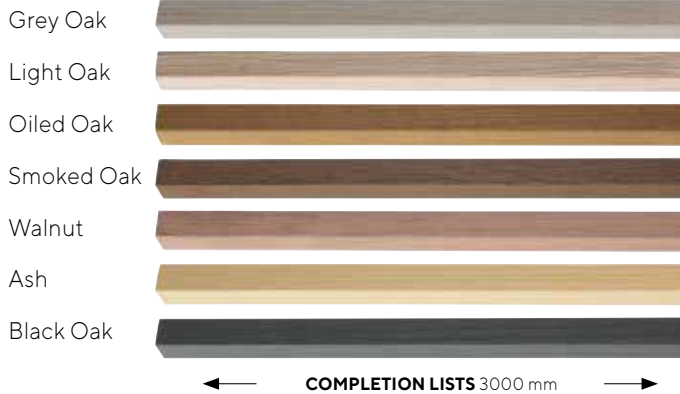

Walnut

Black Oak

Light Oak
/ Grey Backplate

QUANTI:

7 COLORS - 8 VARIANTS

- Real veneer
- Free of knots
- Easy to install
- Light weight

ACOUSTIC PANELS UNIKA

UNIKA 25 - 7 COLORS - 22 X 600 X 2440 mm

5 PCS. per package

3 COLORS:

- Light Oak
- Smoked Oak
- Oiled Oak

COMPLETION LISTS

2 VARIANTS 22 X 25 X 3000 mm

2 pcs. per pack

COMPLETION LISTS for BASIC, PROFF and SQUARE

7 colors: