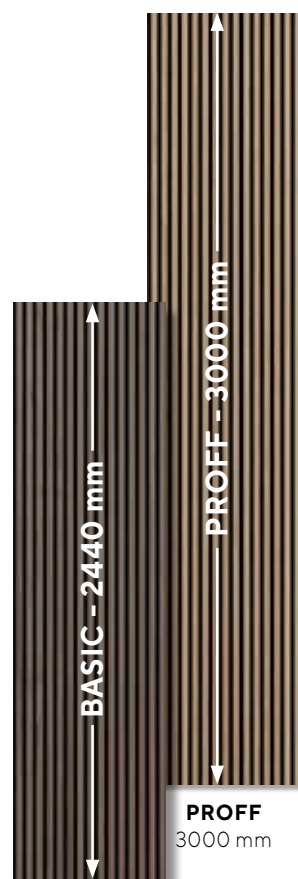

Black Oak

REAL VEENER

free of knots, have a uniform look and create straight lines.

BASIC: 7 COLORS - 22 X 605 X **2440** mm - Lamella width: 25 mm

PROFF: 7 COLORS - 22 X 605 X **3000** mm - Lamella width: 25 mm

BASIC
2440 mm

ACOUSTIC PANELS

SQUARE

22 X 520 X 520 mm – Lamella width: 25 mm

Light Oak

Smoked Oak

Oiled Oak

Grey Oak

ACOUSTIC PANELS

QUANTI 18 X 520 X 2440 mm

7 colors with Black backplate / Light Oak also available with Grey backplate

Light Oak

Smoked Oak

Oiled Oak

Grey Oak

Ash

Light Oak 35

ACOUSTIC PANELS

STONE

18 X 520 X 2440 mm - Lamella width: 25 mm

3 patterns with Black backplate / 1 pattern with Grey backplate

STONE

4 PATTERNS

- Concrete Stone
- Marble White Stone
- Pattern Stone
- Rusty Stone