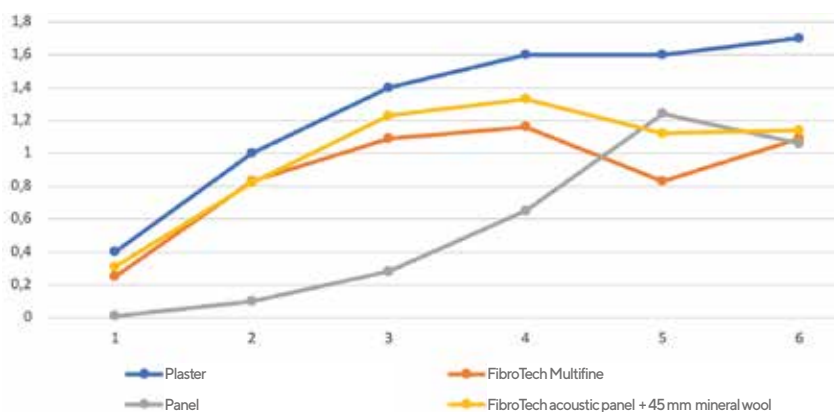

Sound measurement

**THE BLACK POLYESTER BACKING IS GREEN
- as it is made of recycled plastic!**

The essential and effective backings of the panels are made of recycled plastic with respect and consideration for our planet.