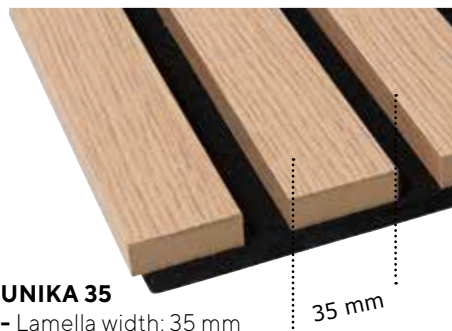

UNIKA 35 - LIGHT OAK- 22 X 600 X 2440 mm

Light Oak 25

Smoked Oak 25

Oiled Oak 25

Grey Oak 25

Black Oak 25

Walnut 25

White Platinum 25

Light Oak 35

ACOUSTIC PANELS

STONE

18 X 520 X 2440 mm - Lamella width: 25 mm

3 patterns with Black backplate / 1 pattern with Grey backplate

STONE

4 PATTERNS

- Concrete Stone
- Marble White Stone
- Pattern Stone
- Rusty Stone