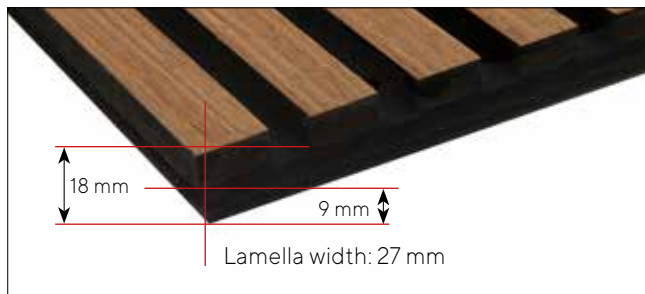

ACOUSTIC PANELS

QUANTI 18 X 520 X 2440 mm

7 colors with Black backplate / Light Oak also available with Grey backplate

QUANTI:

7 COLORS - 8 VARIANTS

- Real veneer
- Free of knots
- Easy to install
- Light weight