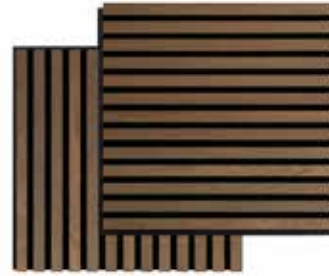

Black Oak

REAL VEENER

free of knots, have a uniform look and create straight lines.

BASIC: 7 COLORS - 22 X 605 X **2440** mm - Lamella width: 25 mm

PROFF: 7 COLORS - 22 X 605 X **3000** mm - Lamella width: 25 mm

BASIC
2440 mm

ACOUSTIC PANELS

SQUARE

22 X 520 X 520 mm – Lamella width: 25 mm

Light Oak

Smoked Oak

Oiled Oak

Grey Oak

Ash

Walnut

Black Oak

BE YOUR OWN DESIGNER. REAL VEENER

Make your own pattern, turn them however you want.

Acoustic Square Panels is very easy to install by yourself – and they can be mounted on all types of walls – with FibroTech glue or with panel screws. You get 2 pieces in a box.

ACOUSTIC PANELS

QUANTI 18 X 520 X 2440 mm

7 colors with Black backplate / Light Oak also available with Grey backplate

Light Oak

Smoked Oak

Oiled Oak

Grey Oak

Ash