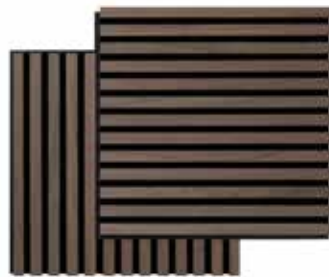

Black Oak

REAL VEENER

free of knots, have a uniform look and create straight lines.

BASIC: 7 COLORS - 22 X 605 X **2440** mm - Lamella width: 25 mm

PROFF: 7 COLORS - 22 X 605 X **3000** mm - Lamella width: 25 mm

BASIC
2440 mm

ACOUSTIC PANELS

SQUARE

22 X 520 X 520 mm – Lamella width: 25 mm

Light Oak

Smoked Oak

Oiled Oak

Grey Oak

Ash

Walnut

Black Oak

BE YOUR OWN DESIGNER. REAL VEENER

Make your own pattern, turn them however you want.

Acoustic Square Panels is very easy to install by yourself – and they can be mounted on all types of walls – with FibroTech glue or with panel screws. You get 2 pieces in a box.

ACOUSTIC PANELS

QUANTI 18 X 520 X 2440 mm

7 colors with Black backplate / Light Oak also available with Grey backplate

Light Oak

Smoked Oak

Oiled Oak

Grey Oak

Ash