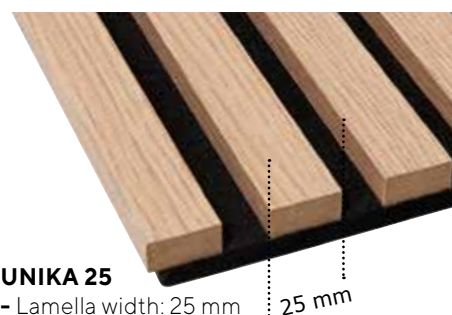

ACOUSTIC PANELS UNIKA

UNIKA 25 - 7 COLORS - 22 X 600 X 2440 mm

UNIKA 35 - LIGHT OAK- 22 X 600 X 2440 mm